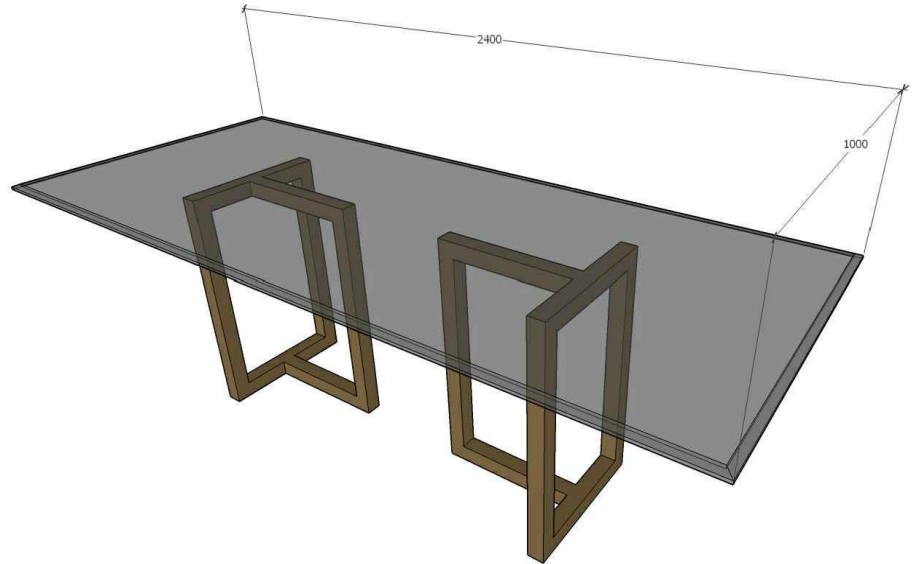

MILD STEEL FRAME

- Black Powder Coat
- White Powder Coat
- Grey Powder Coat
- Gold Powder Coat
- Matt Silver Powder Coat

GLASS TOP (10mm TOUGHENED with bevelled edge)

- Clear Glass
- Grey Glass
- Bronze Glass

DIMENSIONS

- 2400(w) x 1000(d) x 750(h)

(Custom sizes available)

POLARIS DINING TABLE

Shown in Gold Powder coated base with Grey Glass top.